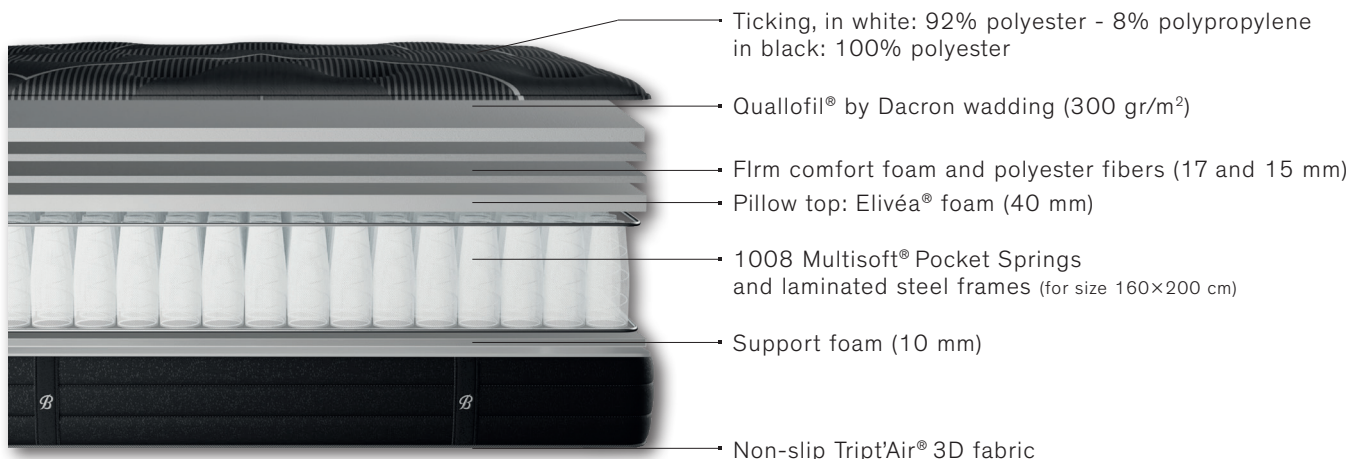

+ RECOMMENDED BED BASE:

We recommend that you replace your bed base at the same time as your mattress. The ASPEN mattress is recommended with a pocket spring bed base of 22cm.